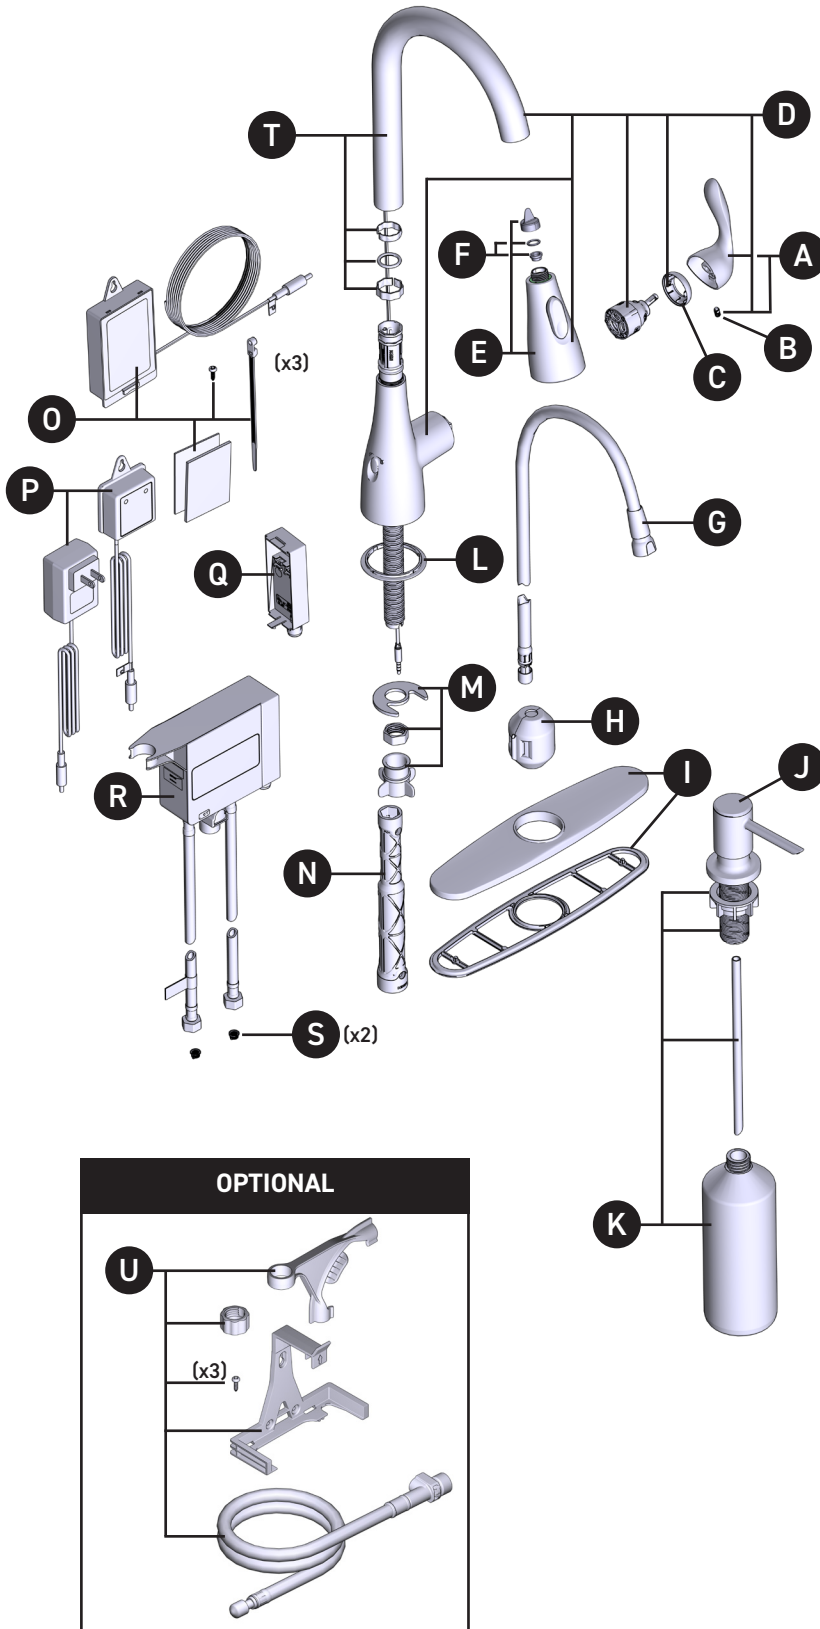

# MOEN®

ORDER BY PART NUMBER

## Illustrated Parts

### Georgene™ MotionSense Wave™

Hands-Free, Single-Handle High arc  
Pulldown Kitchen Faucet

**MODEL FINISH**  
87912EWSRS SPOT RESIST STAINLESS

ID	Kit Description	Kit Number	Finish
A	Handle Kit	197708SRS	Spot Resist Stainless
B	Handle Kit Set Screw (Requires 3/32" Hex Key)	155023	N/A
C	Handle Dome	160660SRS	Spot Resist Stainless
D	Faucet Assembly Kit	207958SRS	Spot Resist Stainless
E	Wand Kit	162469SRS	Spot Resist Stainless
F	Wand Screen and O-ring Kit	158550	N/A
G	Hose Kit	150259	N/A
H	Weight Kit	125989	N/A
I	Escutcheon & Gasket Kit	141002SRS	Spot Resist Stainless
J	Soap Dispenser	171172MSRS	Spot Resist Stainless
K	Underdeck kit	344113	N/A
L	Deck Gasket Kit	143338	N/A
M	Mounting Hardware	193774	N/A
N	Installation Tool	118305	N/A
O	Battery Holder & Hardware Pack (6AA Batteries Not Included)	177567	N/A
P	AC Adapter with Power Splitter (Sold separately)	169031	N/A
Q	Wave Electronics Box Only	188031	N/A
R	Control Box Only (Includes (x2) Supply Hose Assemblies)	177569	N/A
S	Filter Screen (x2)	197171	N/A
T	Spout Kit	174948MSRS	Spot Resist Stainless
U	Wall Mount Service Kit	177566	N/A